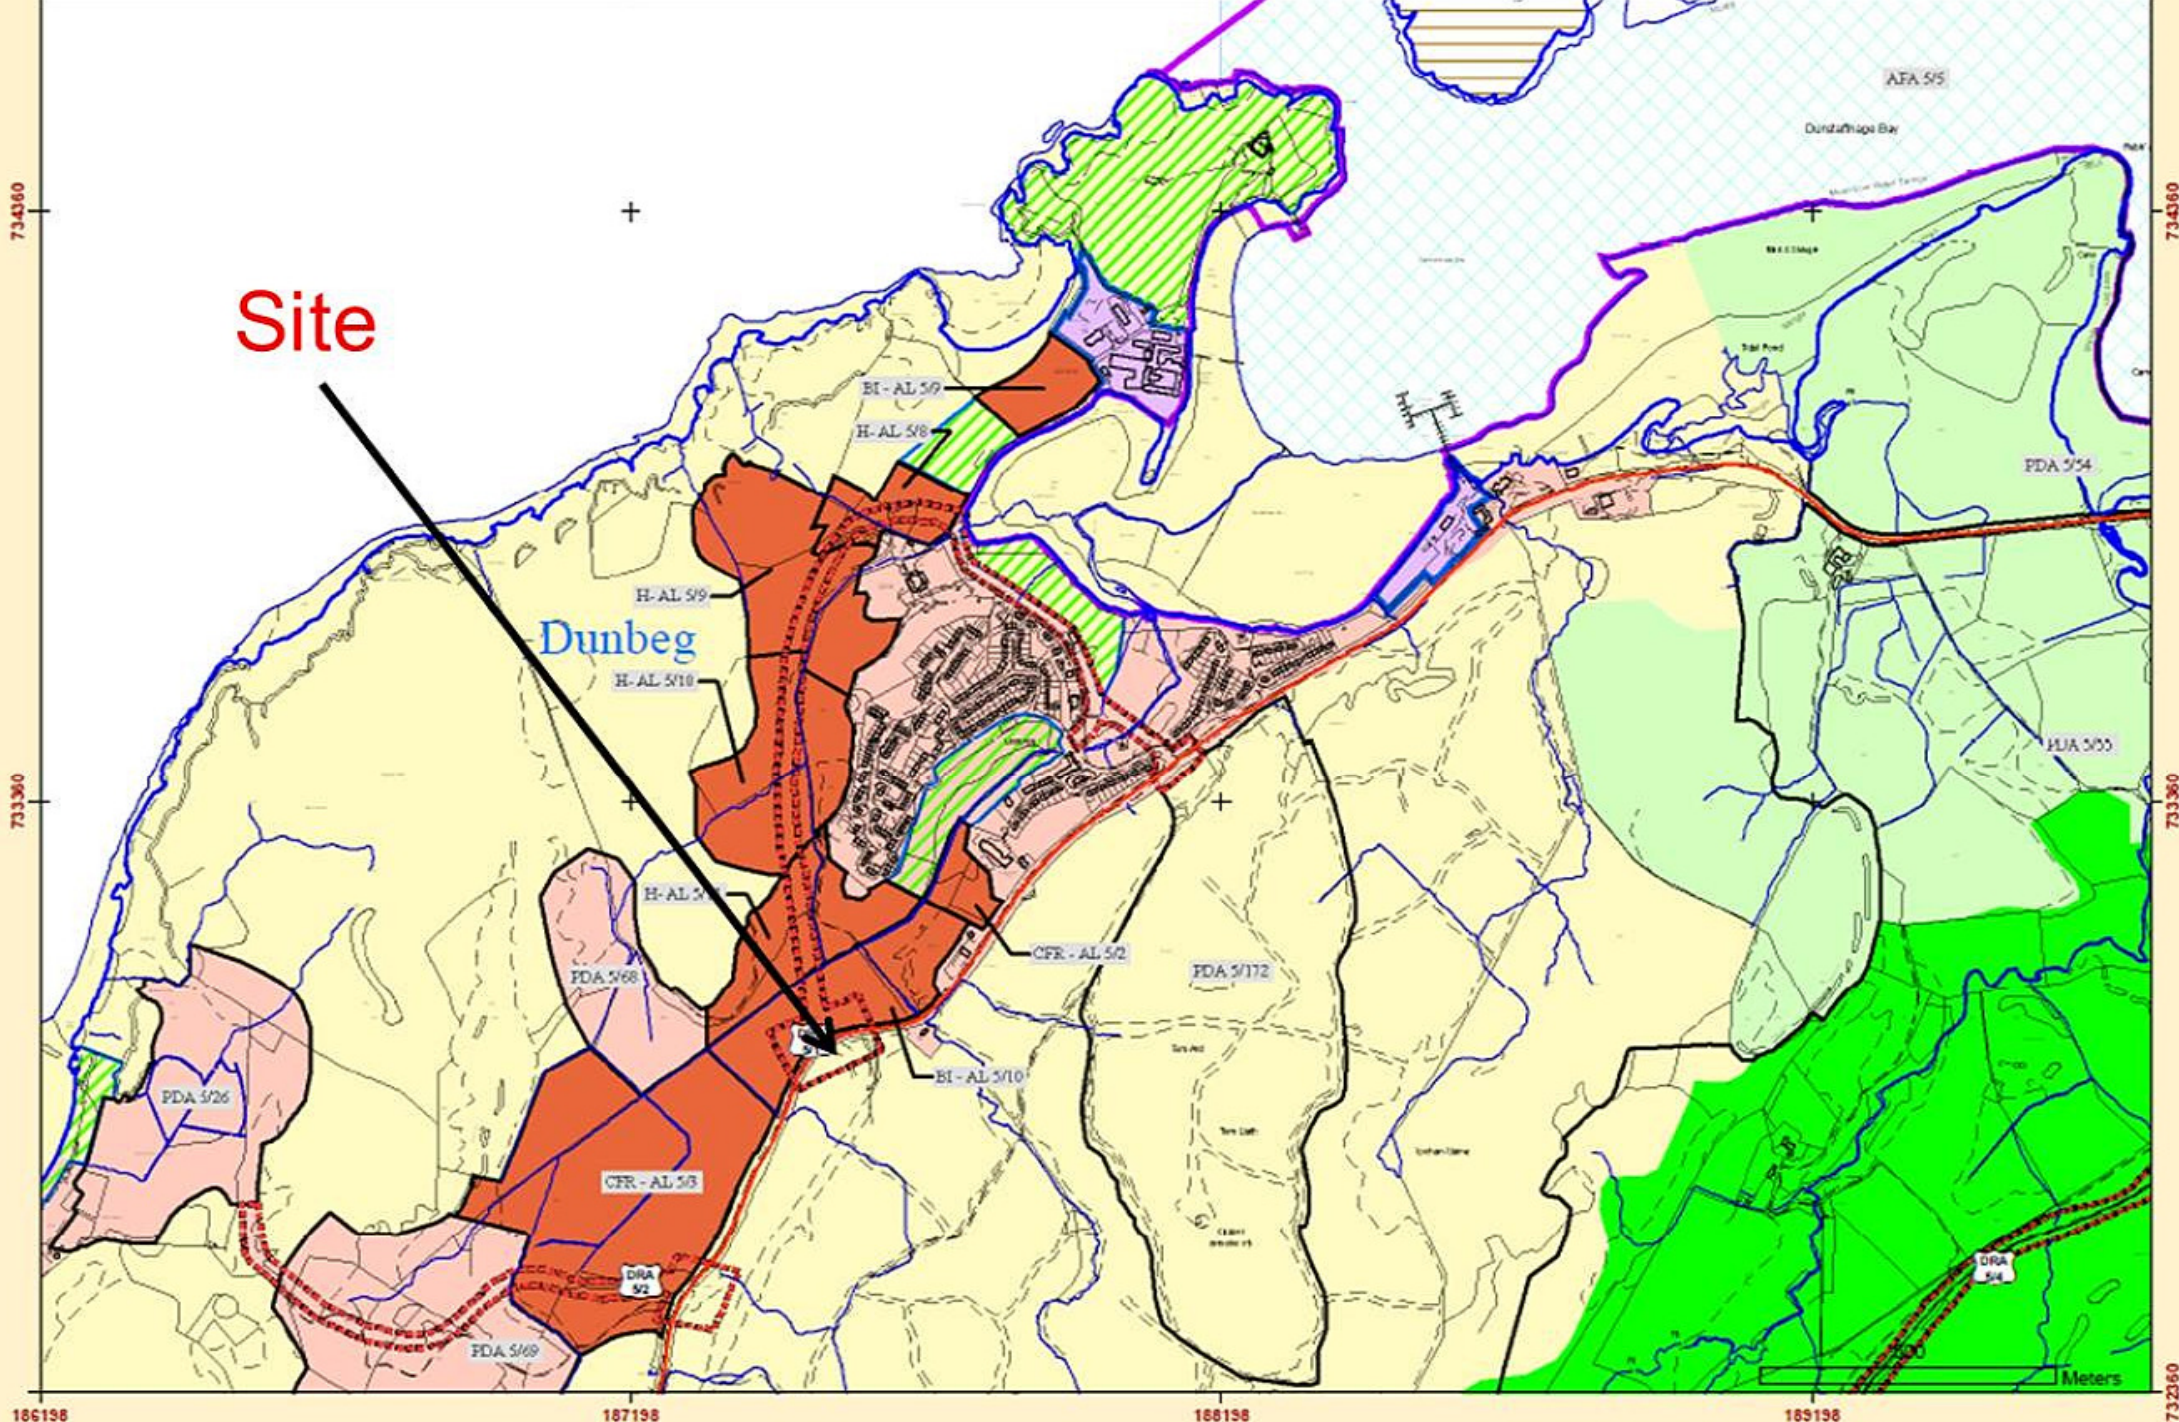

Site

This map is reproduced from Ordnance Survey material with the permission of Ordnance Survey on behalf of the Controller of Her Majesty's Stationery Office Crown copyright. Unauthorised reproduction infringes Crown copyright and may lead to prosecution or civil proceedings. Argyll and Bute Council, Licence number 100023360, 2009.

Argyll and Bute Local Plan 2009

Name:	Dunbeg
Scale:	1:10,000
Map No.	12